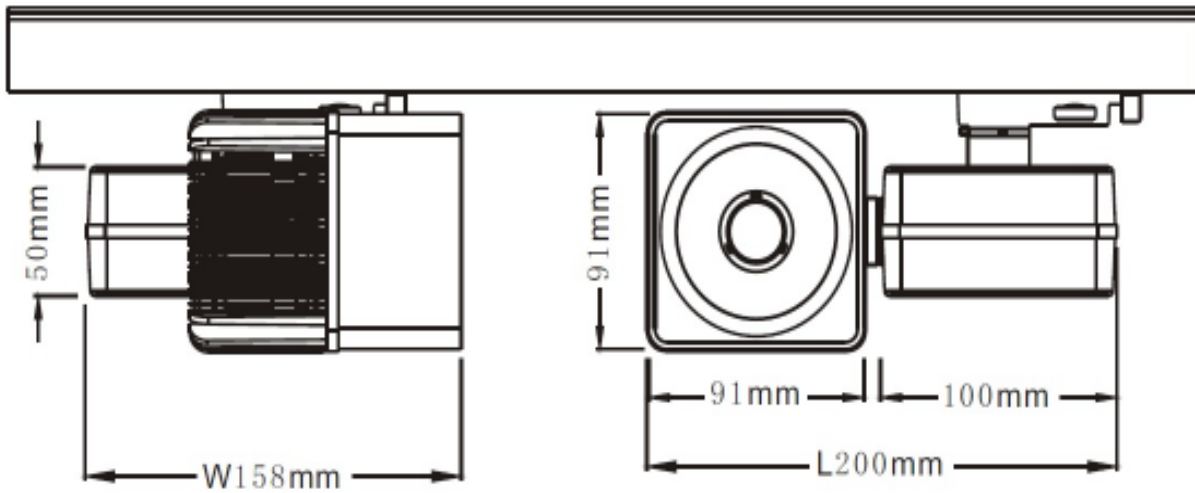

Technical Drawing